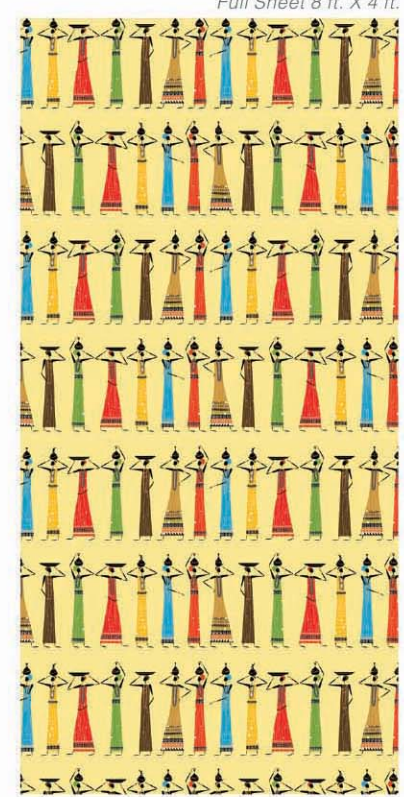

Full Sheet 8 ft. X 4 ft.

Tessellation

SF 7005
Brighter Yellow

Full Sheet 8 ft. X 4 ft.

SF 1007
Coffee

Full Sheet 8 ft. X 4 ft.

SF 7028
Maroon

Full Sheet 8 ft. X 4 ft.

DL 5 CM | Wool

SF 9021
Burgeon

Full Sheet 8 ft. X 4 ft.

SG 4001
Milky White

Full Sheet 8 ft. X 4 ft.

SF 5009
Gris Force

Full Sheet 8 ft. X 4 ft.

SF 7010
Pearly Blue