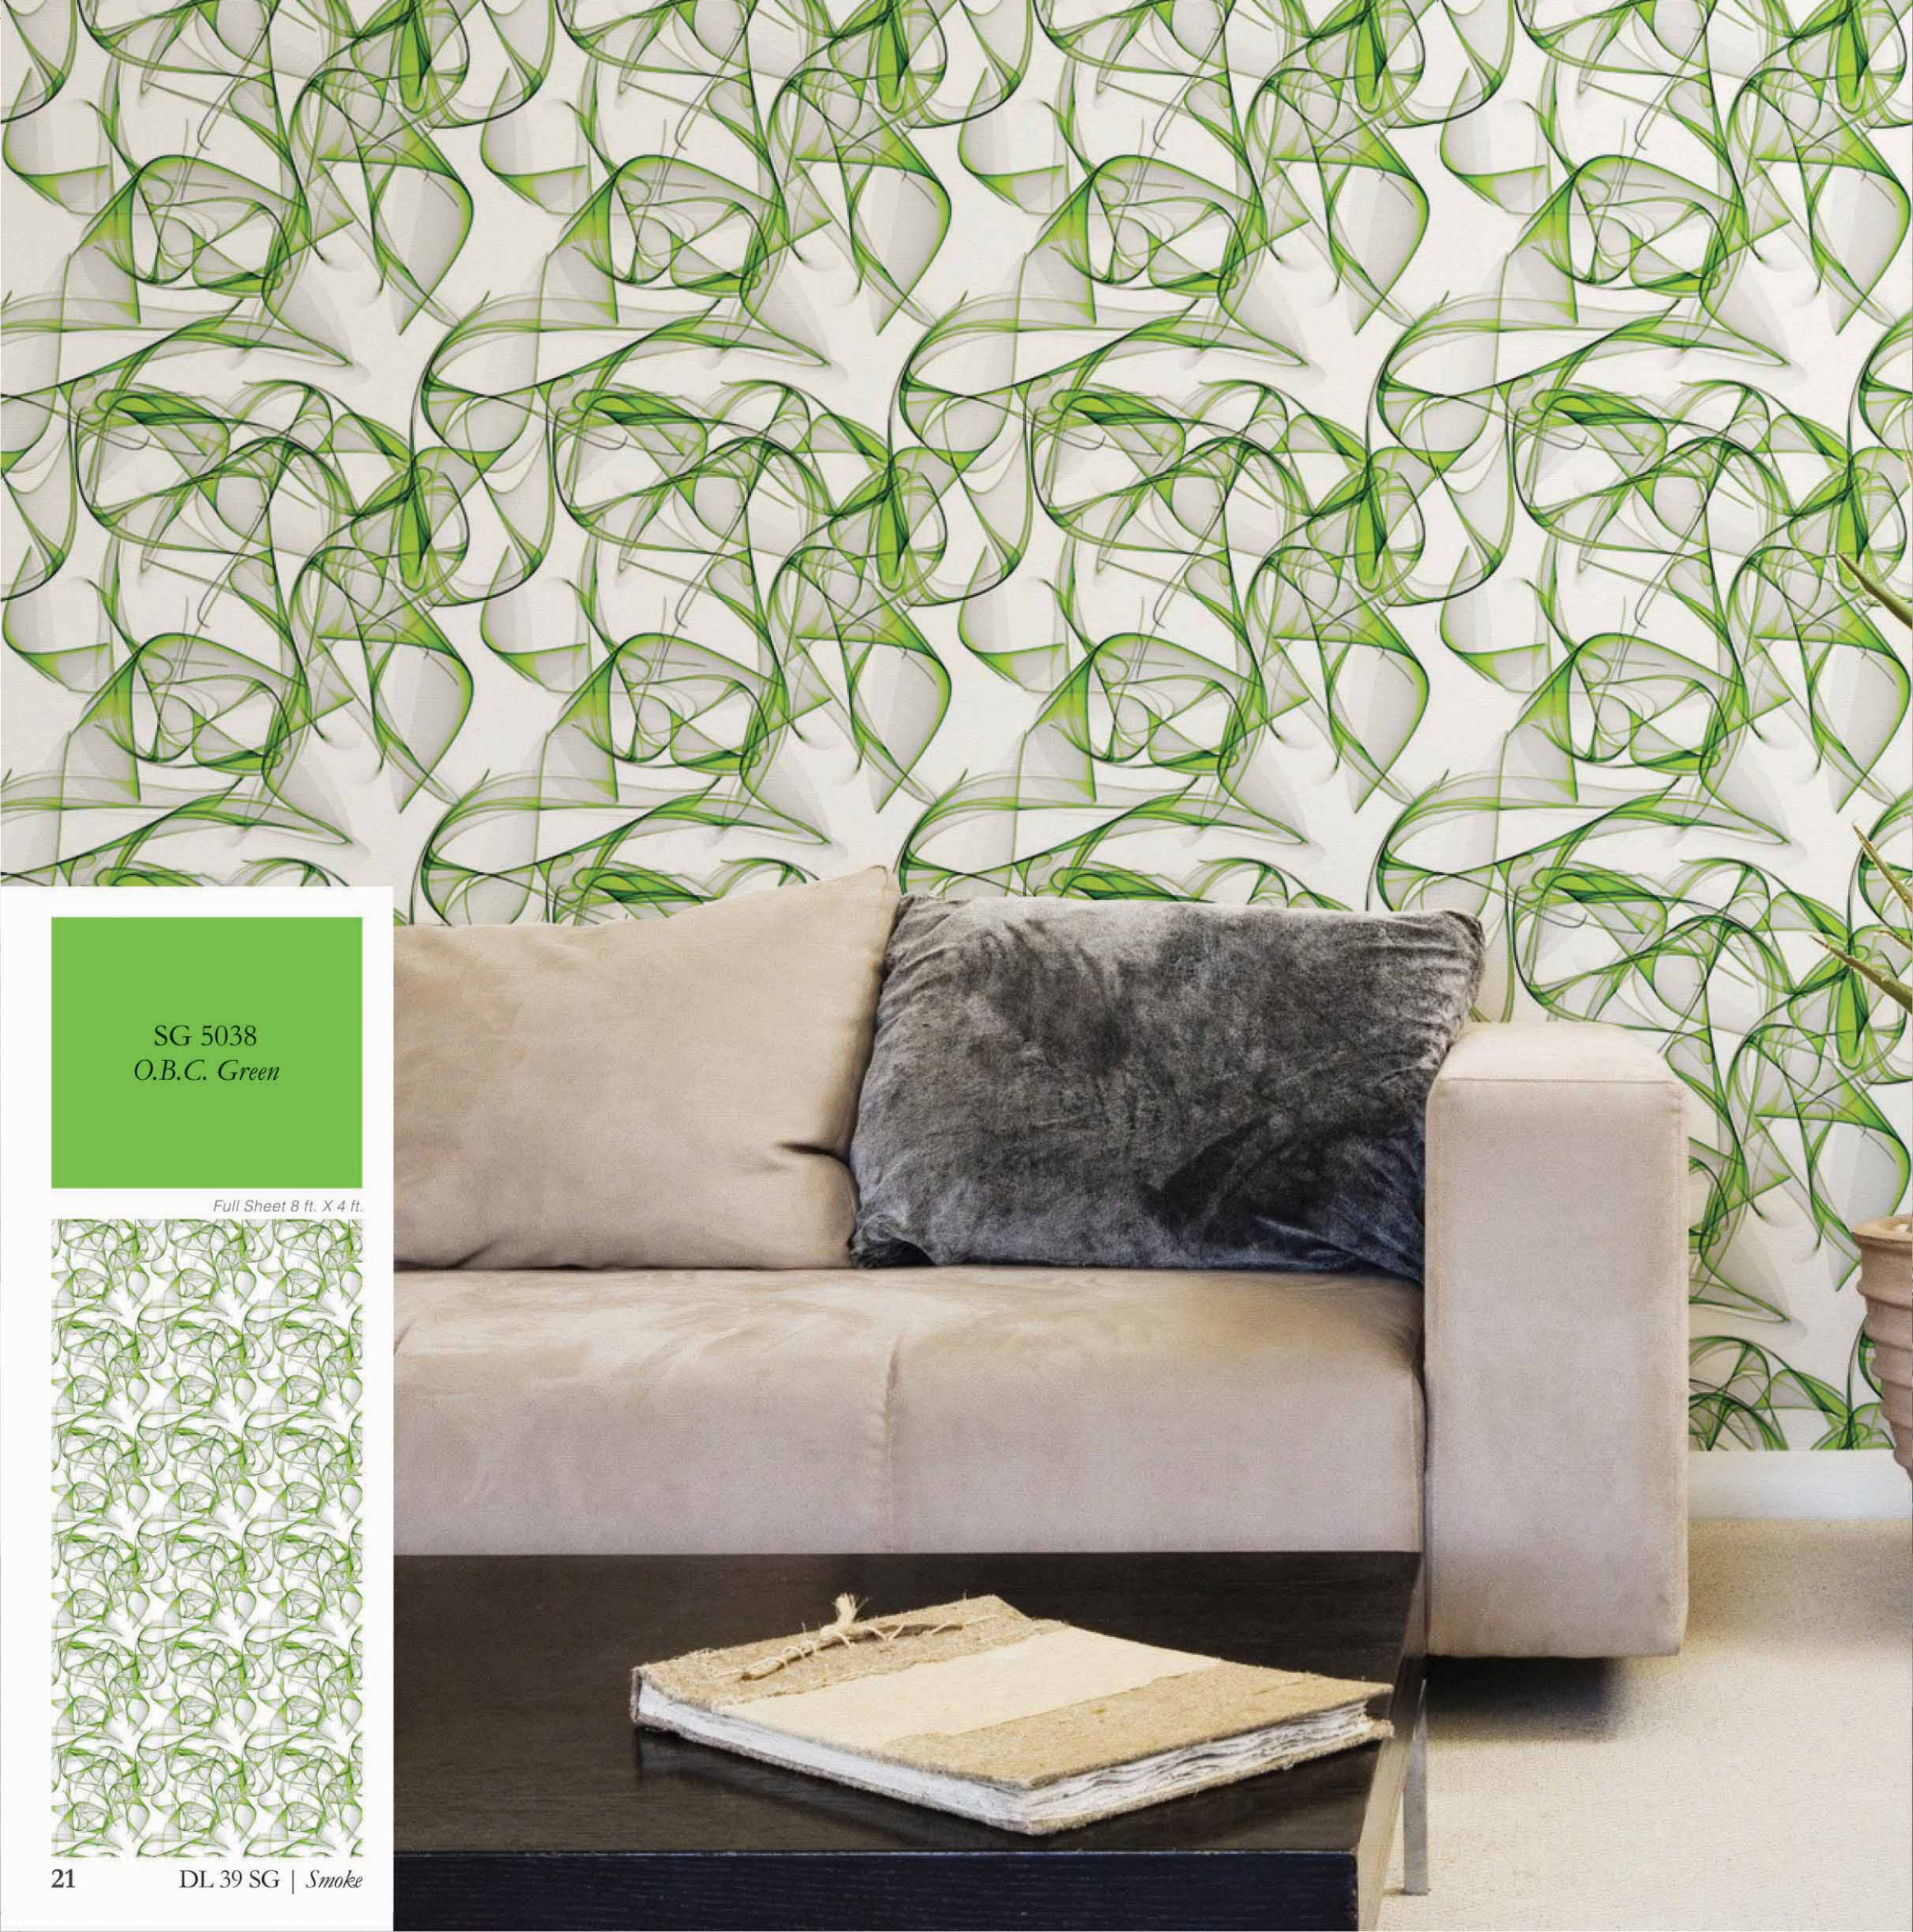

DL 36 SF | *Wave*

SF 4001
Milky White

Full Sheet 8 ft. X 4 ft.

SG 7033
Laser Lemon

Full Sheet 8 ft. X 4 ft.

SG 5038
O.B.C. Green

Full Sheet 8 ft. X 4 ft.

SG 4001
Snow White