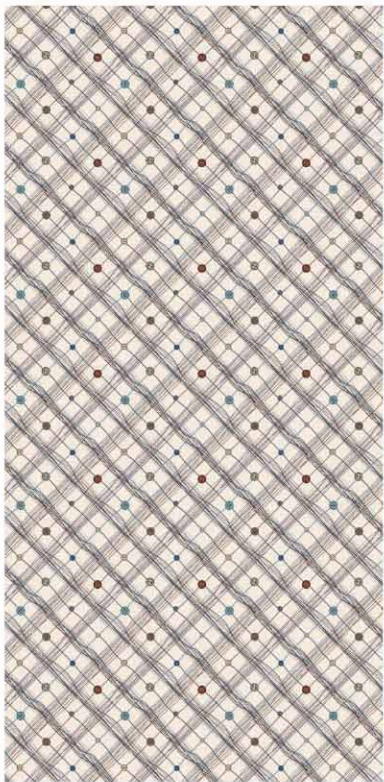

Full Sheet 8 ft. X 4 ft.

Tessellation

SF 7005
Brighter Yellow

Full Sheet 8 ft. X 4 ft.

SF 1007
Coffee

Full Sheet 8 ft. X 4 ft.

SF 7028
Maroon

Full Sheet 8 ft. X 4 ft.

DL 5 CM | Wool

SF 9021
Burgeon

Full Sheet 8 ft. X 4 ft.

SG 4001
Milky White

Full Sheet 8 ft. X 4 ft.

SF 5009
Gris Force

Full Sheet 8 ft. X 4 ft.

SF 7010
Pearly Blue

Full Sheet 8 ft. X 4 ft.

SF 3044
Lily Almond

Full Sheet 8 ft. X 4 ft.

SF 4006
Buff

Full Sheet 8 ft. X 4 ft.

SF 5019
Brown

Full Sheet 8 ft. X 4 ft.

SF 1001
White