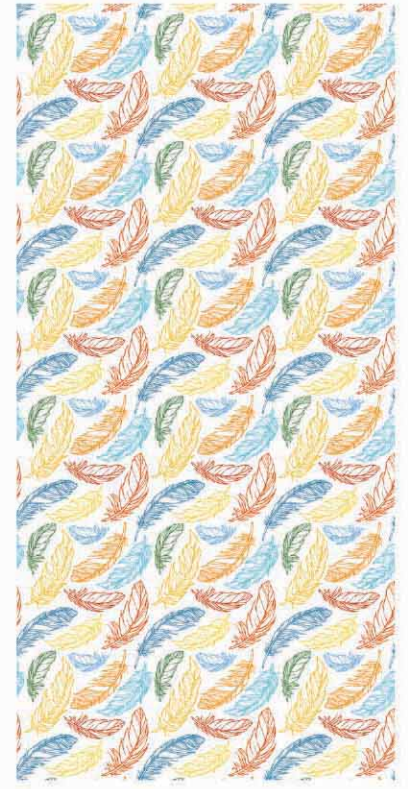

Full Sheet 8 ft. X 4 ft.

DL 34 SG | *Strokes*

12

SG 4001
Milky White

Full Sheet 8 ft. X 4 ft.

SF 1015
Jade Black

Full Sheet 8 ft. X 4 ft.

DL 15 SF | *Pastals*