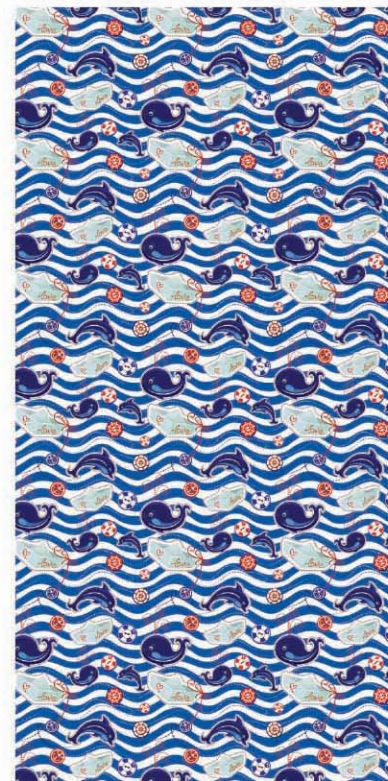

SG 5008
Concrete

Full Sheet 8 ft. X 4 ft.

DL 43 SG | Paw Paw

SF 1031
Carbon Blue

Full Sheet 8 ft. X 4 ft.

SF 1002
Light Blue

Full Sheet 8 ft. X 4 ft.

Kitchen King